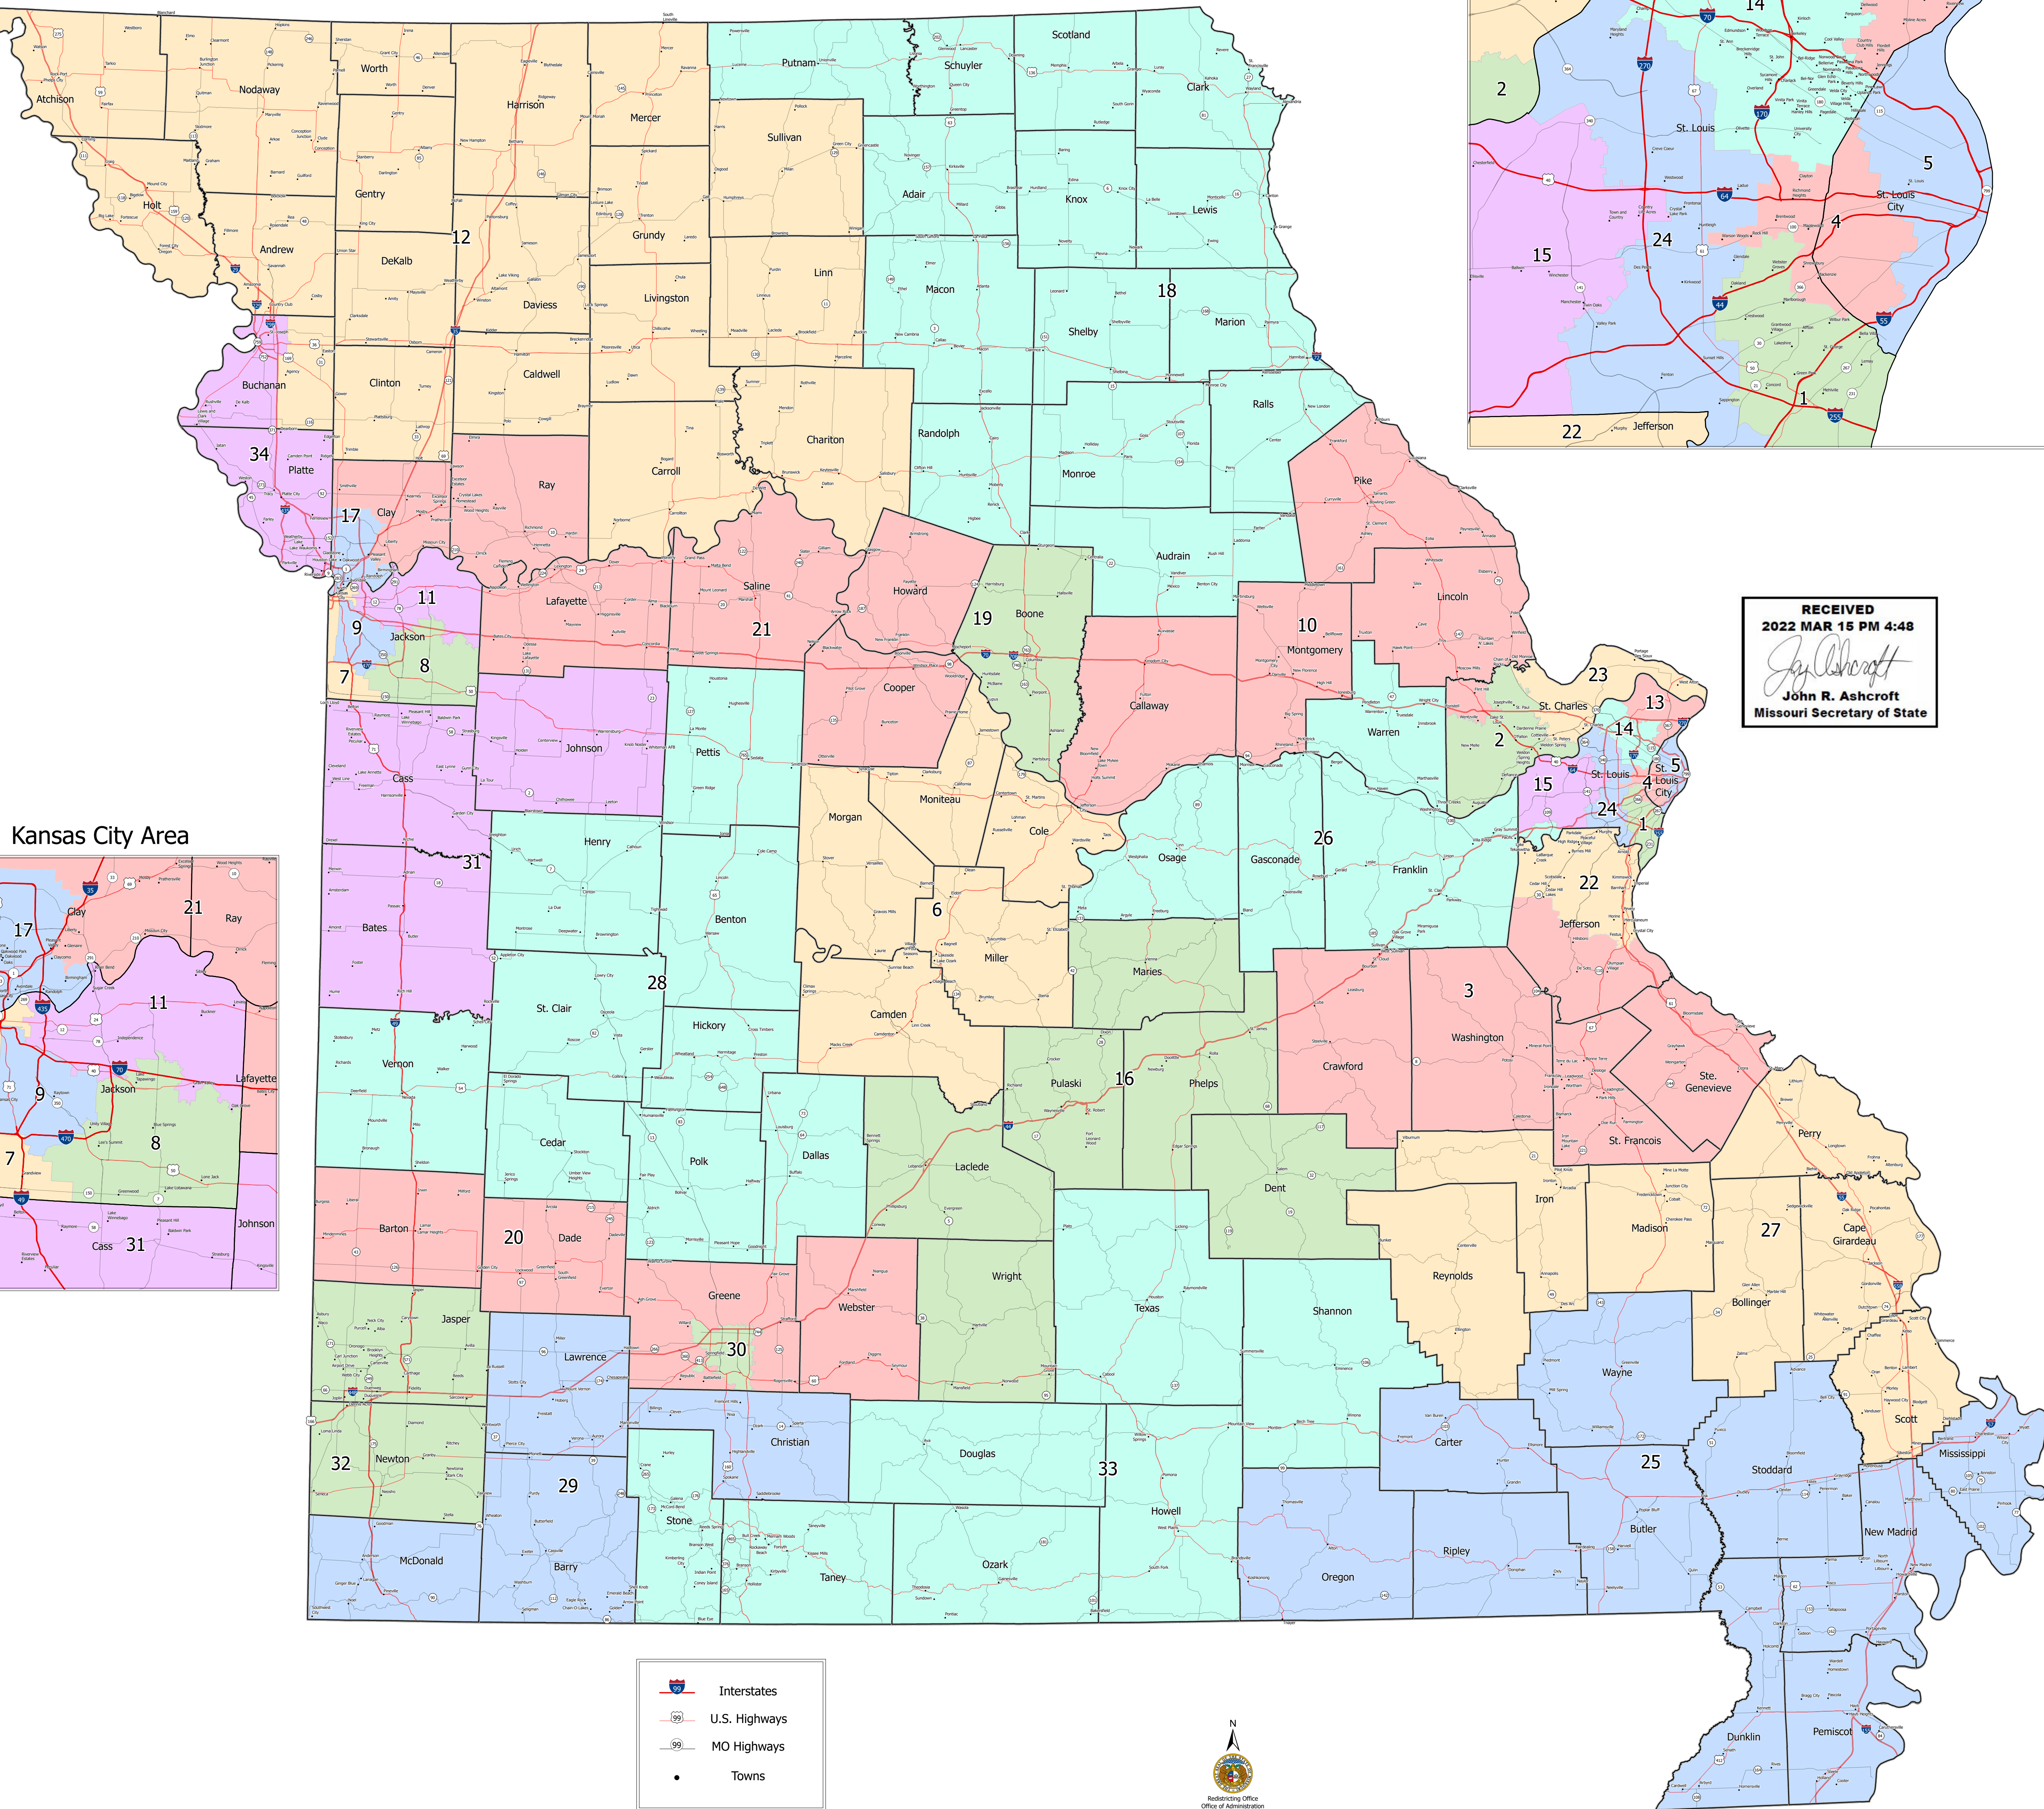

# 2022 Judicial Redistricting Commission Senate Redistricting Plan Secretary of State Filing March 2022 Statewide

St. Louis Area

**RECEIVED**  
 2022 MAR 15 PM 4:48  
  
**John R. Ashcroft**  
 Missouri Secretary of State

Kansas City Area

-  Interstates
-  U.S. Highways
-  MO Highways
-  Towns