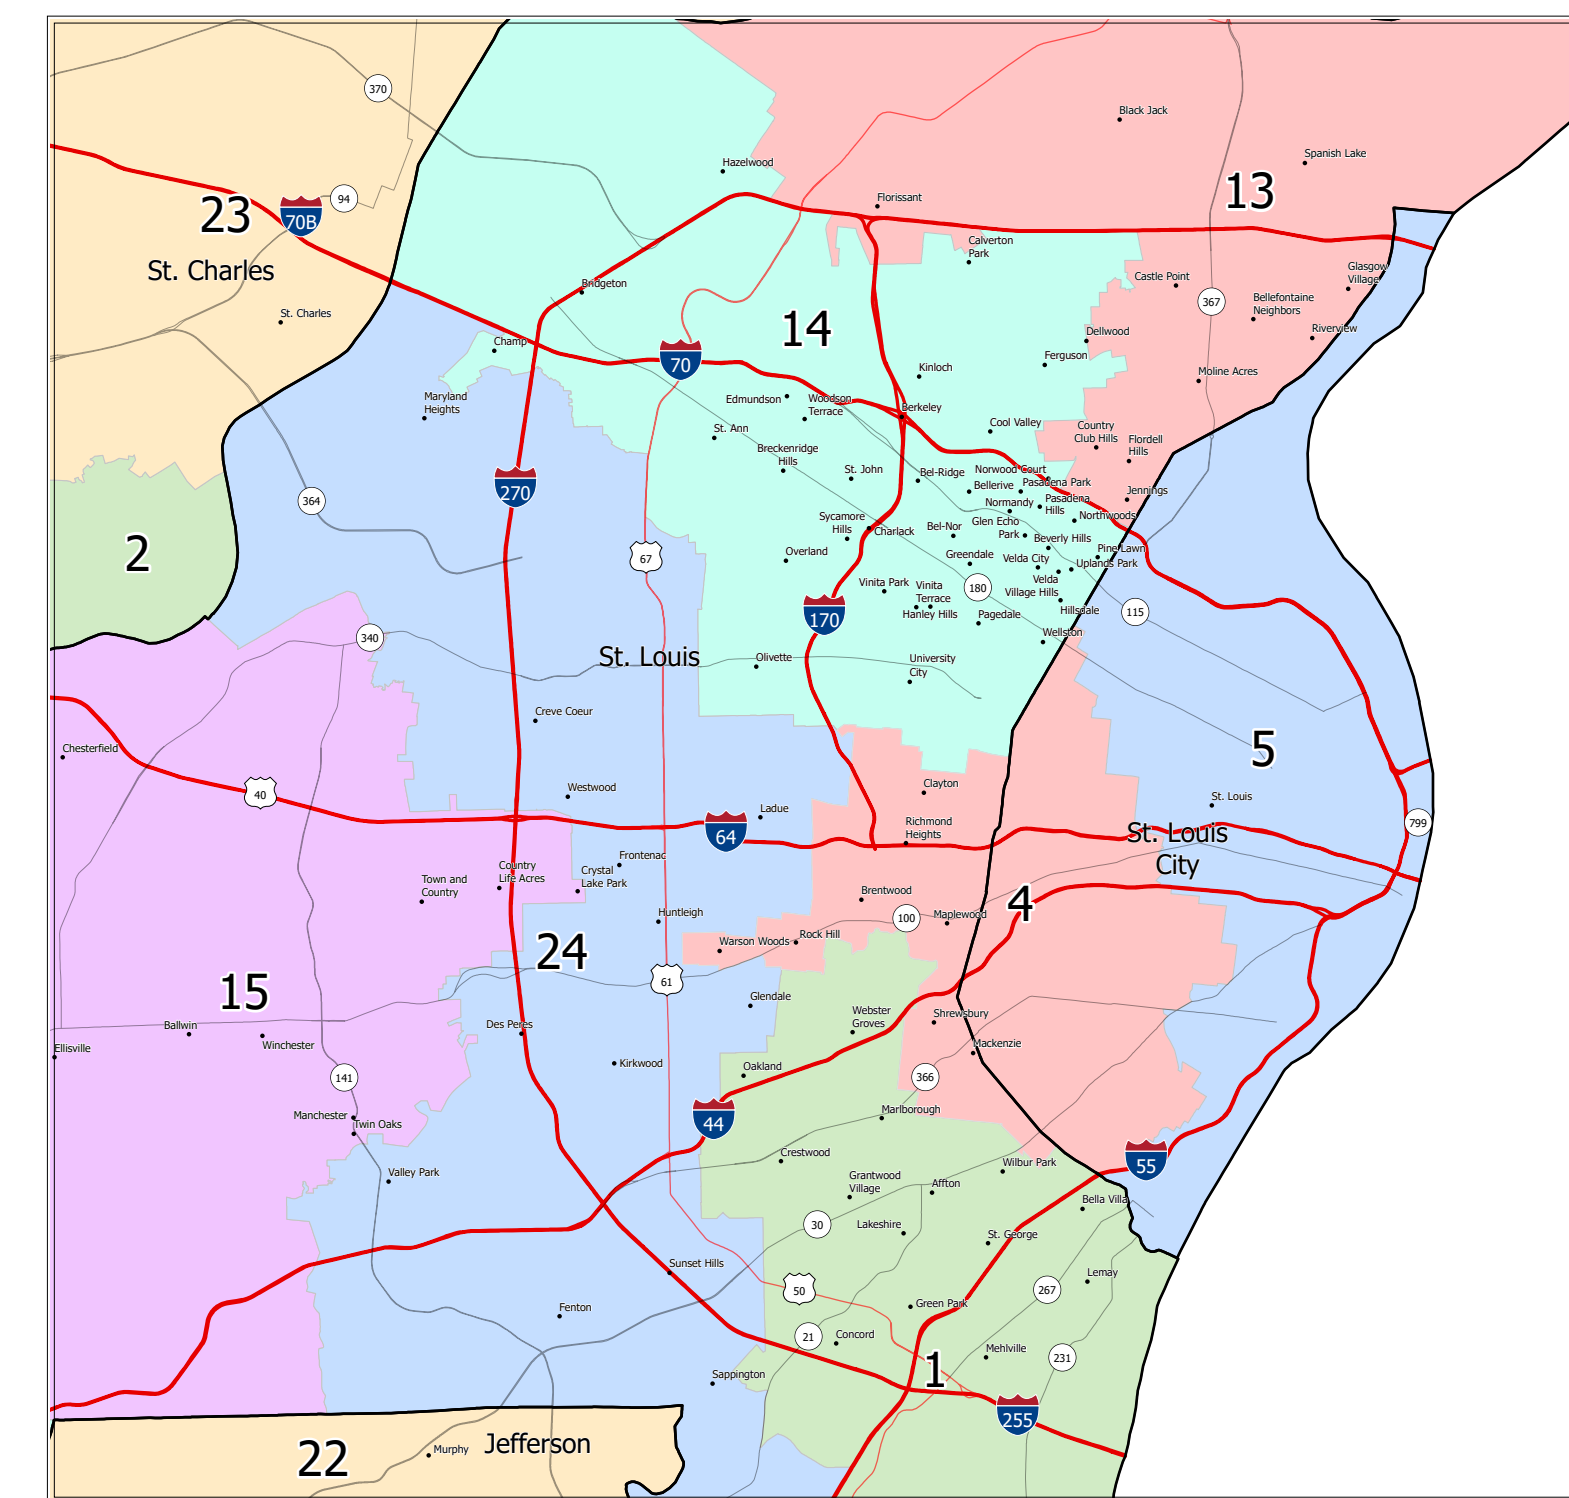

# 2022 Judicial Redistricting Commission Senate Redistricting Plan Secretary of State Filing March 2022 Statewide

St. Louis Area

**RECEIVED**  
 2022 MAR 15 PM 4:48  
  
**John R. Ashcroft**  
 Missouri Secretary of State

Kansas City Area

-  Interstates
-  U.S. Highways
-  MO Highways
-  Towns