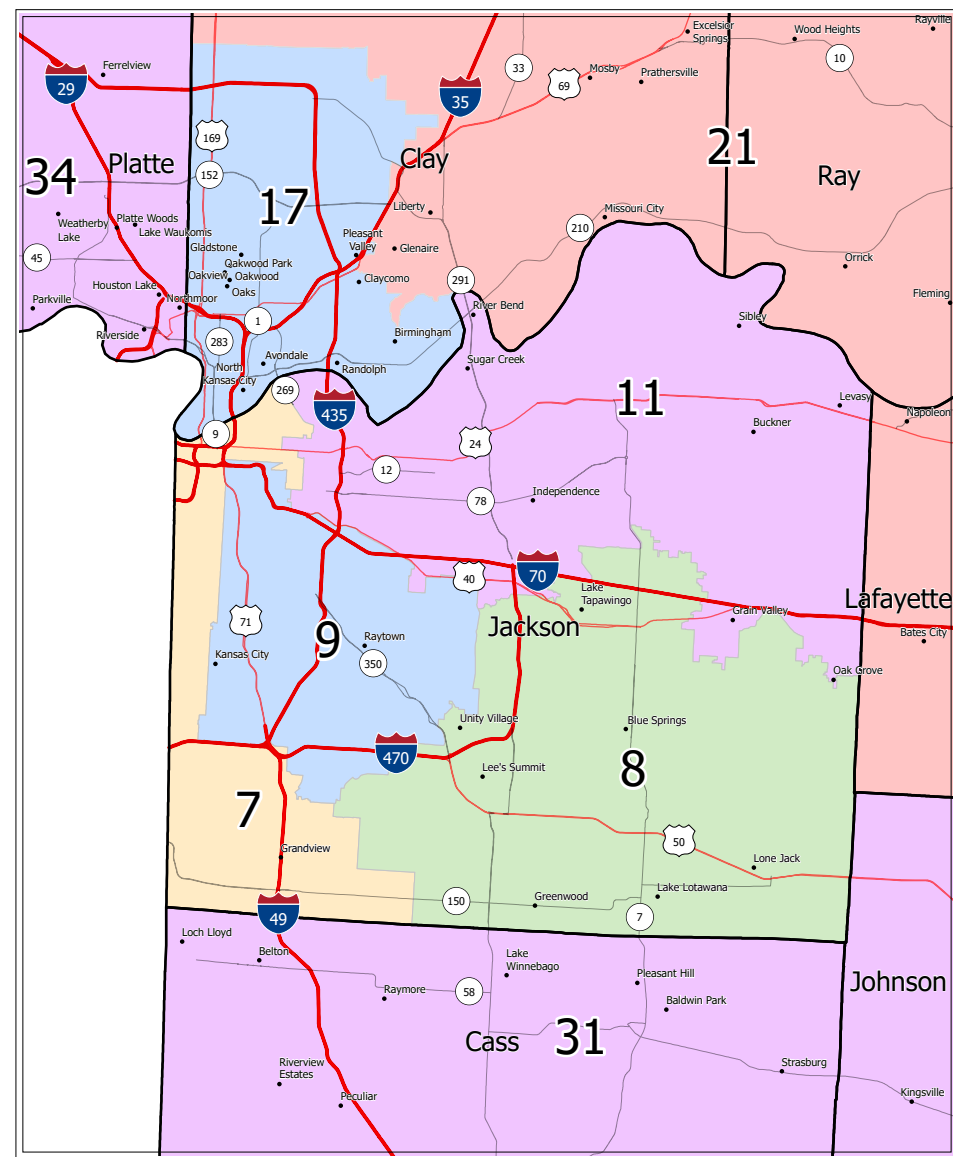

# 2022 Judicial Redistricting Commission Senate Redistricting Plan Secretary of State Filing March 2022 Statewide

St. Louis Area

**RECEIVED**  
 2022 MAR 15 PM 4:48  
  
**John R. Ashcroft**  
 Missouri Secretary of State

Kansas City Area

-  Interstates
-  U.S. Highways
-  MO Highways
-  Towns